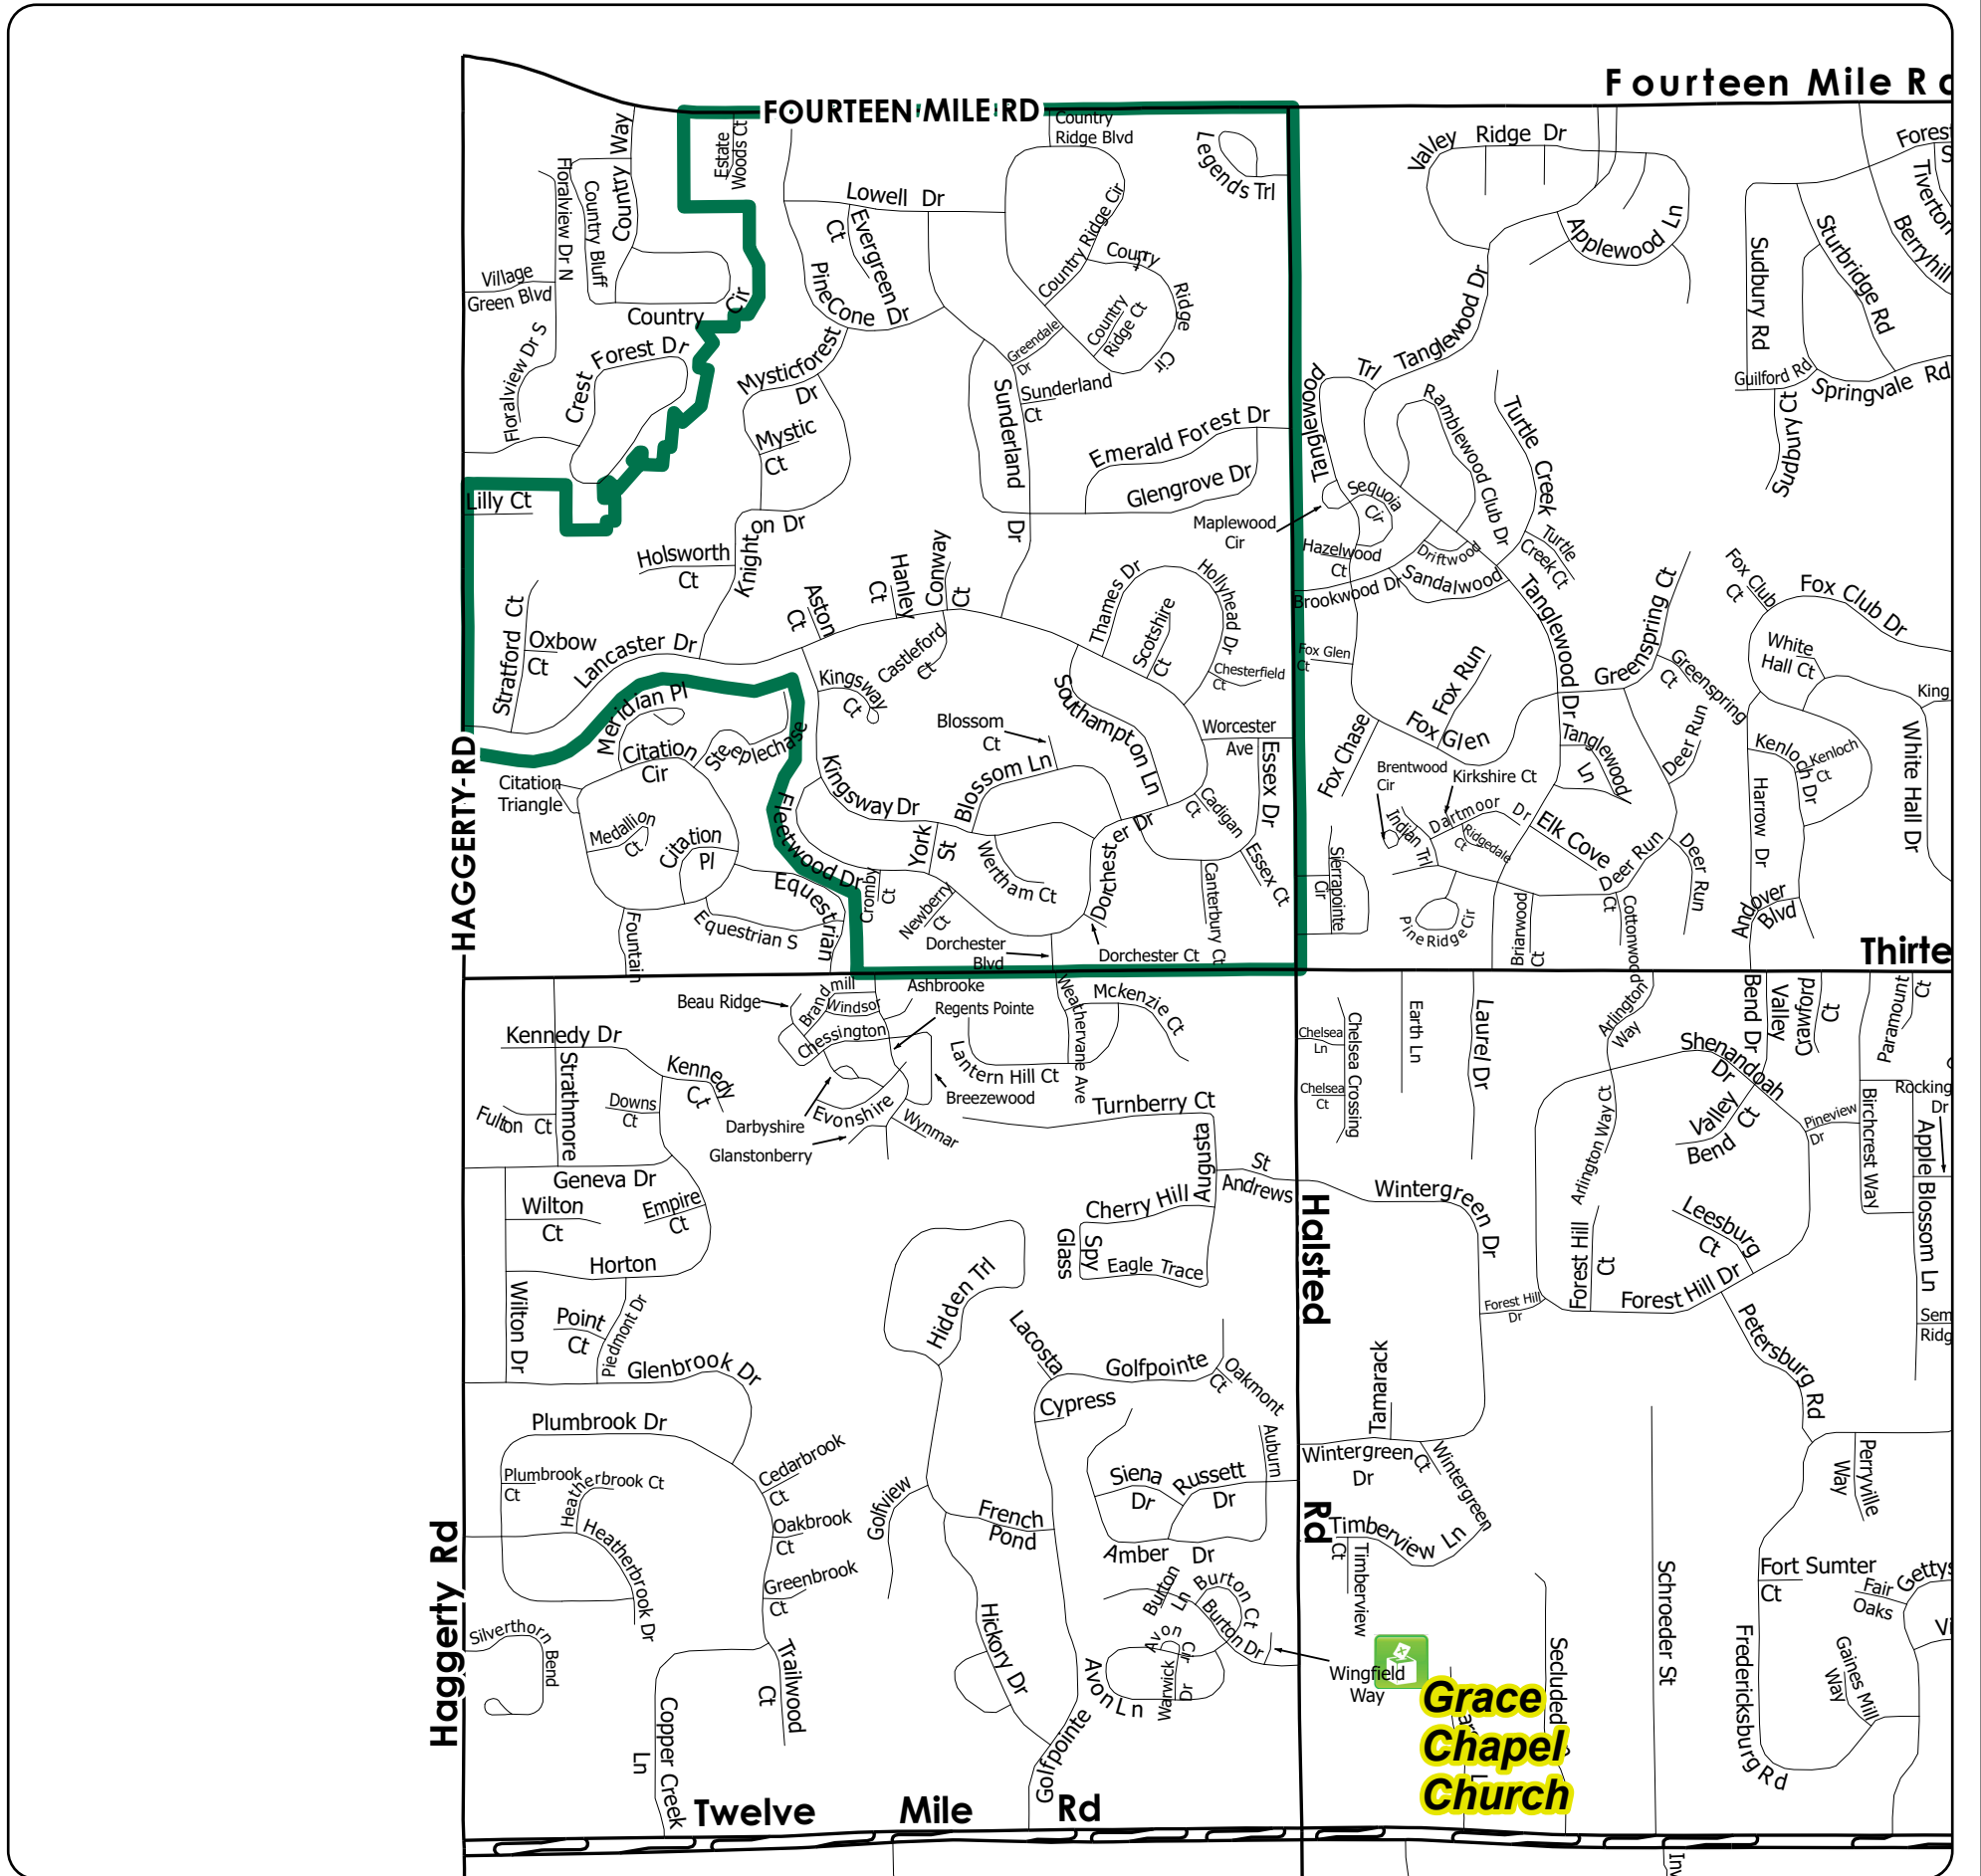

# Voting Precinct 5

## City of Farmington Hills, Michigan

### Map Legend

-  Voting Location
-  Voting Precinct Boundary

### Precinct Streets

W 13 MILE RD (Portion)	FLEETWOOD DR	SOUTHAMPTON LN
W 14 MILE RD (Portion)	GLENGROVE DR	STRATFORD CT
ASTON CT	HAGGERTY RD (Portion)	SUNDERLAND DR
BLOSSOM LN	HALSTED RD (Portion)	SUNDERLAND CT
BLOSSOM CT	HANLEY CT	THAMES DR
CADIGAN CT	HOLLYHEAD DR	WERTHAM CT
CANTERBURY CT	HOLSWORTH CT	WORCHESTER AVE
CASTLEFORD CT	KINGSWAY DR	
CHESTERFIELD CT	KINGSWAY CT	
CONWAY CT	KNIGHTON DR	
COUNTRY RIDGE CIR	LANCASTER DR	
COUNTRY RIDGE CT	LEGENDS TRAIL DR	
CROMBY CT	LILLY	
DORCHESTER DR	LOWELL DR	
DORCHESTER CT	MYSTIC CT	
EMERALD FOREST DR	MYSTIC FOREST DR	
ESSEX CT	NEWBERRY CT	
ESSEX DR	OXBOW CT	
ESTATE WOODS CT	PINE CONE DR	
EVERGREEN CT	SCOTSHIRE CT	