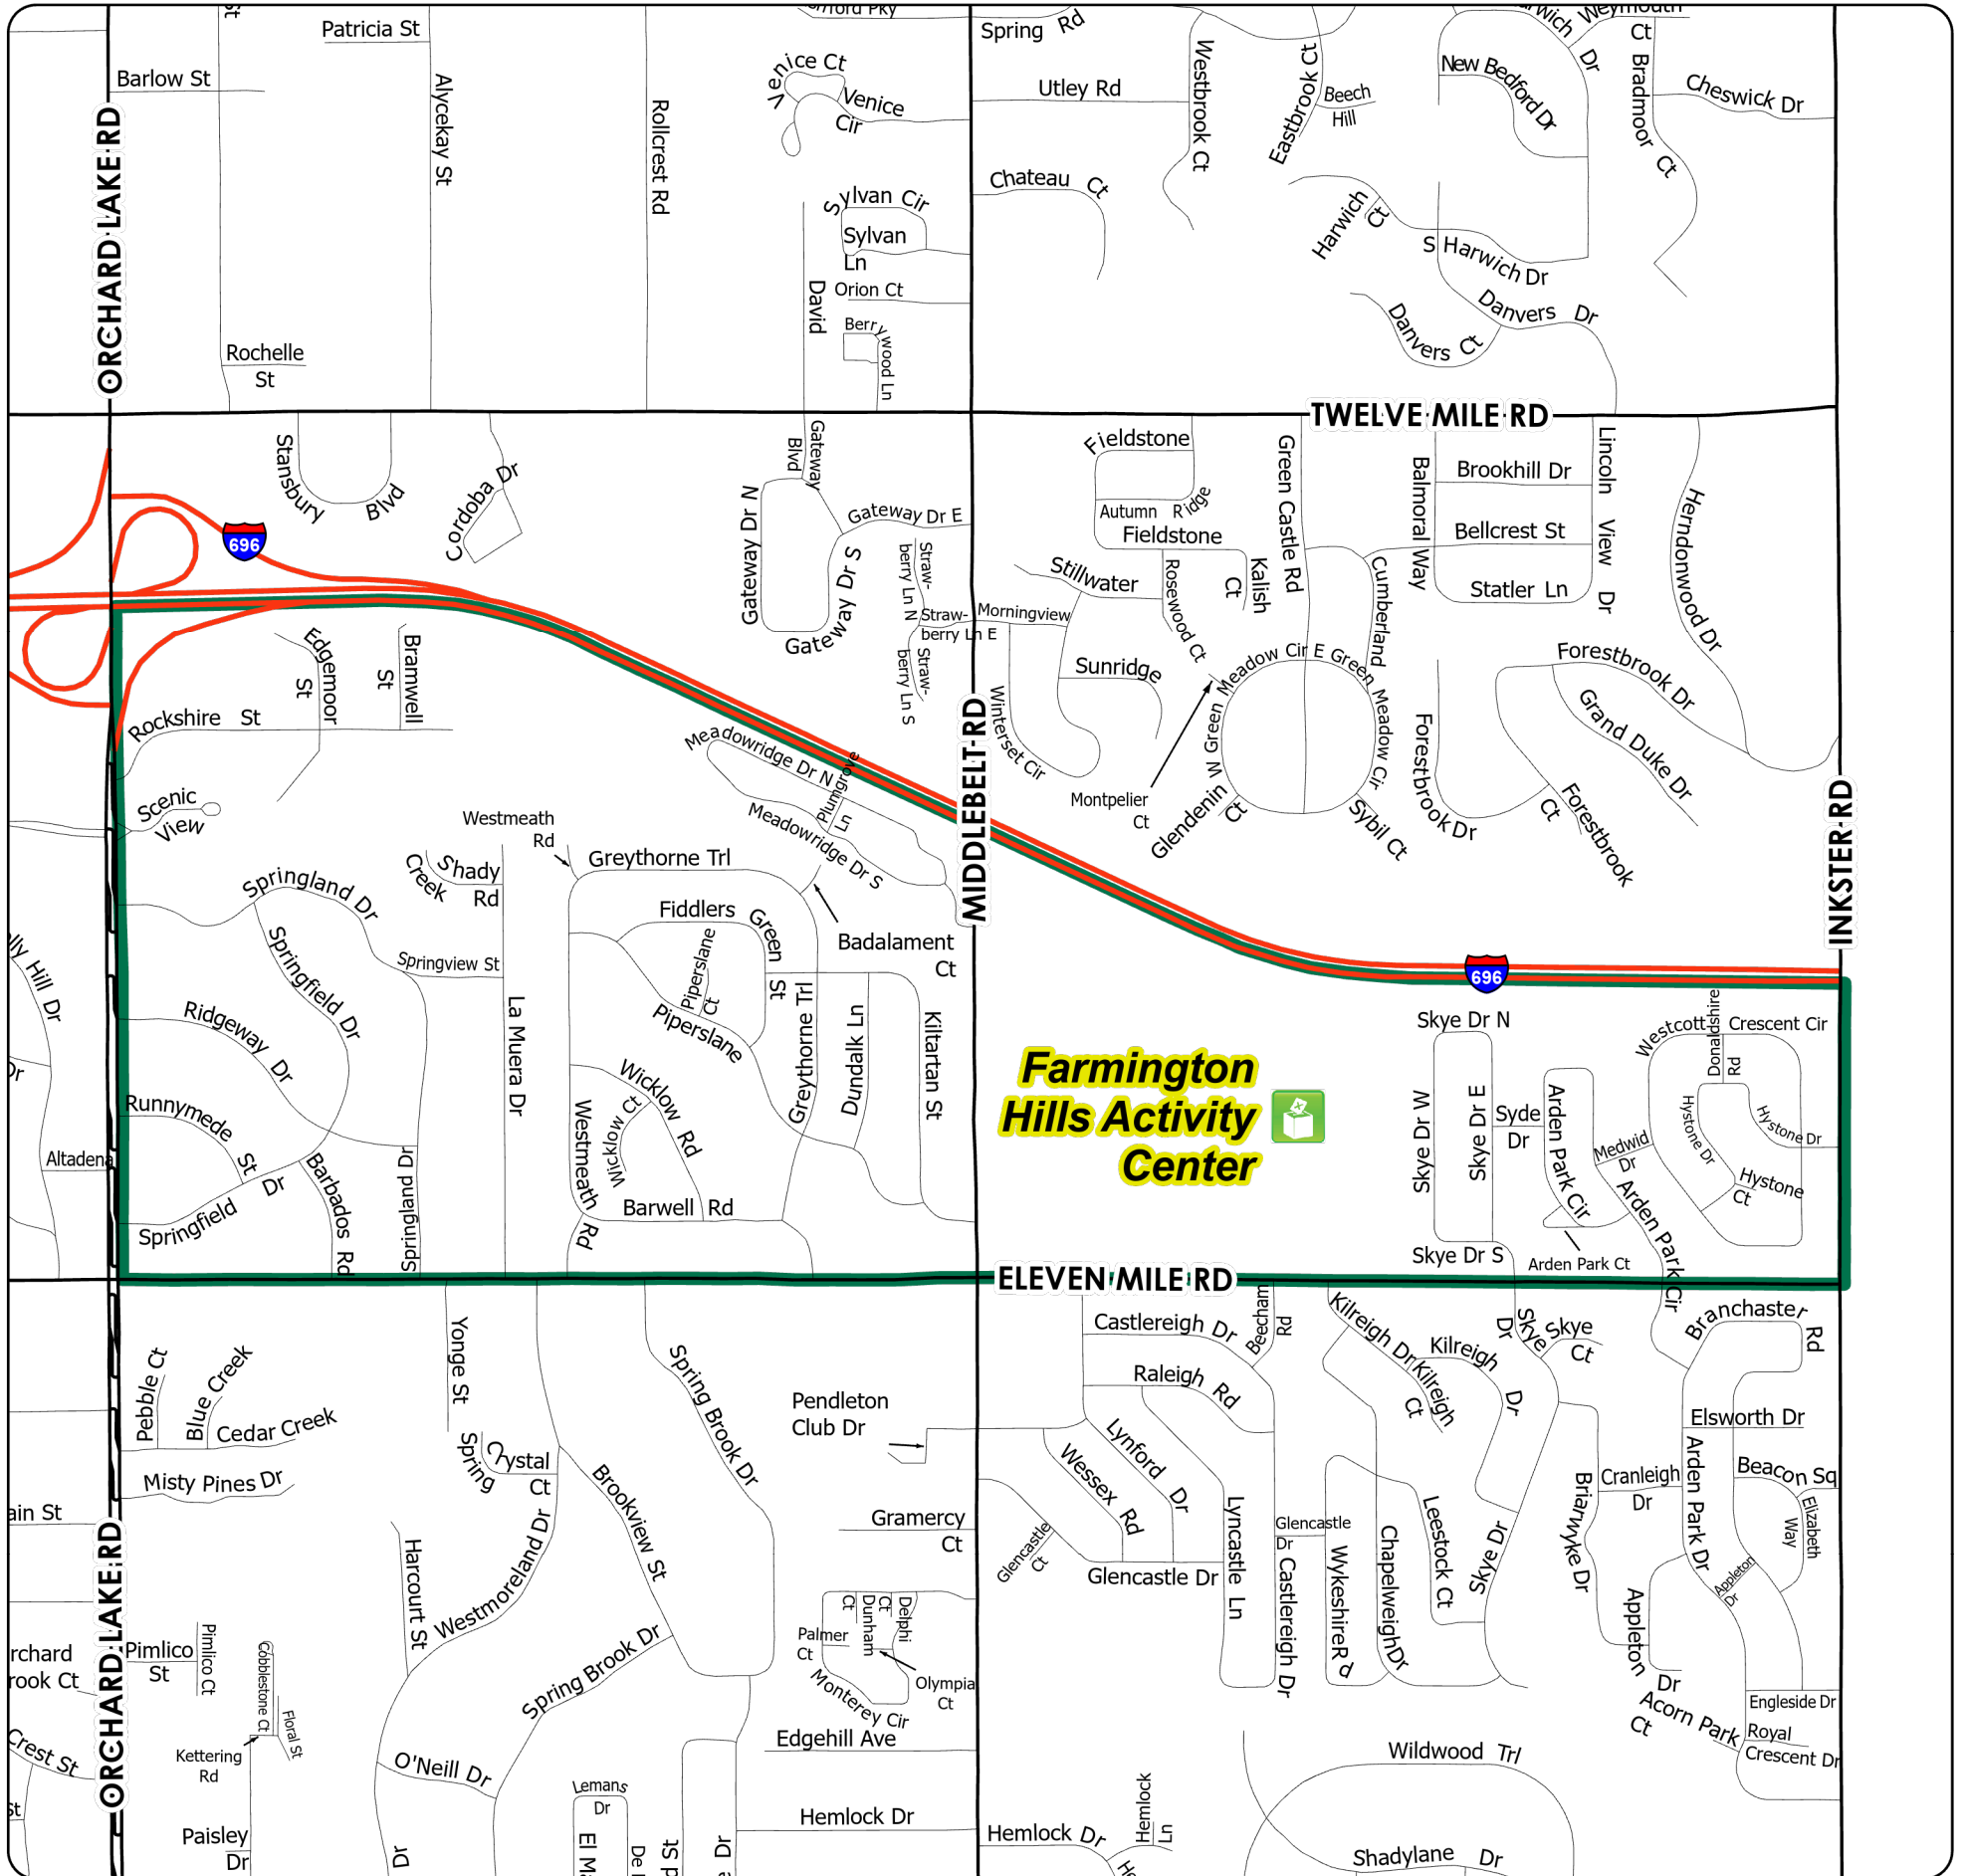

Voting Precinct 13

City of Farmington Hills, Michigan

Map Legend

-  Voting Location
-  Voting Precinct Boundary

Precinct Streets

W 11 MILE RD (Portion)	ORCHARD LAKE RD (Portion)
ARDEN PARK CIR	PIPERS LN
ARDEN PARK CT	PLUMGROVE LN
BADALAMENT CT	RIDGEWAY DR
BARBADOS RD	ROCKSHIRE AVE
BARWELL RD	RUNNYMEDE ST
BRAMWELL ST	SCENIC VIEW CIR
DUNDALK ST	SHADY CRK RD
EDGEMOOR ST	W SKYE DR
FEILDSTONE	N SKYE DR
FIDDLERS GRN	E SKYE DR
GREYTHORNE TRL	S SKYE DR
HYSTONE DR	SPRINGFIELD DR
HYSTONE CT	SPRINGLAND ST
INKSTER RD	SPRINGVIEW ST
KILTARTAN ST	WESTCOTT CRESCENT CIR
LA MUERA ST	WESTMEATH
MEADOW RDG N	WICKLOW CT
MEADOW RDG S	WICKLOW RD
MIDDLEBELT RD (Portion)	

SOURCES: City of Farmington Hills GIS, 2020
City Clerk's Office, 2020
Oakland County GIS, 2020

DISCLAIMER: Although the information provided by this map is believed to be reliable, its accuracy is not warranted in any way. The City of Farmington Hills assumes no liability for any claims arising from the use of this map.