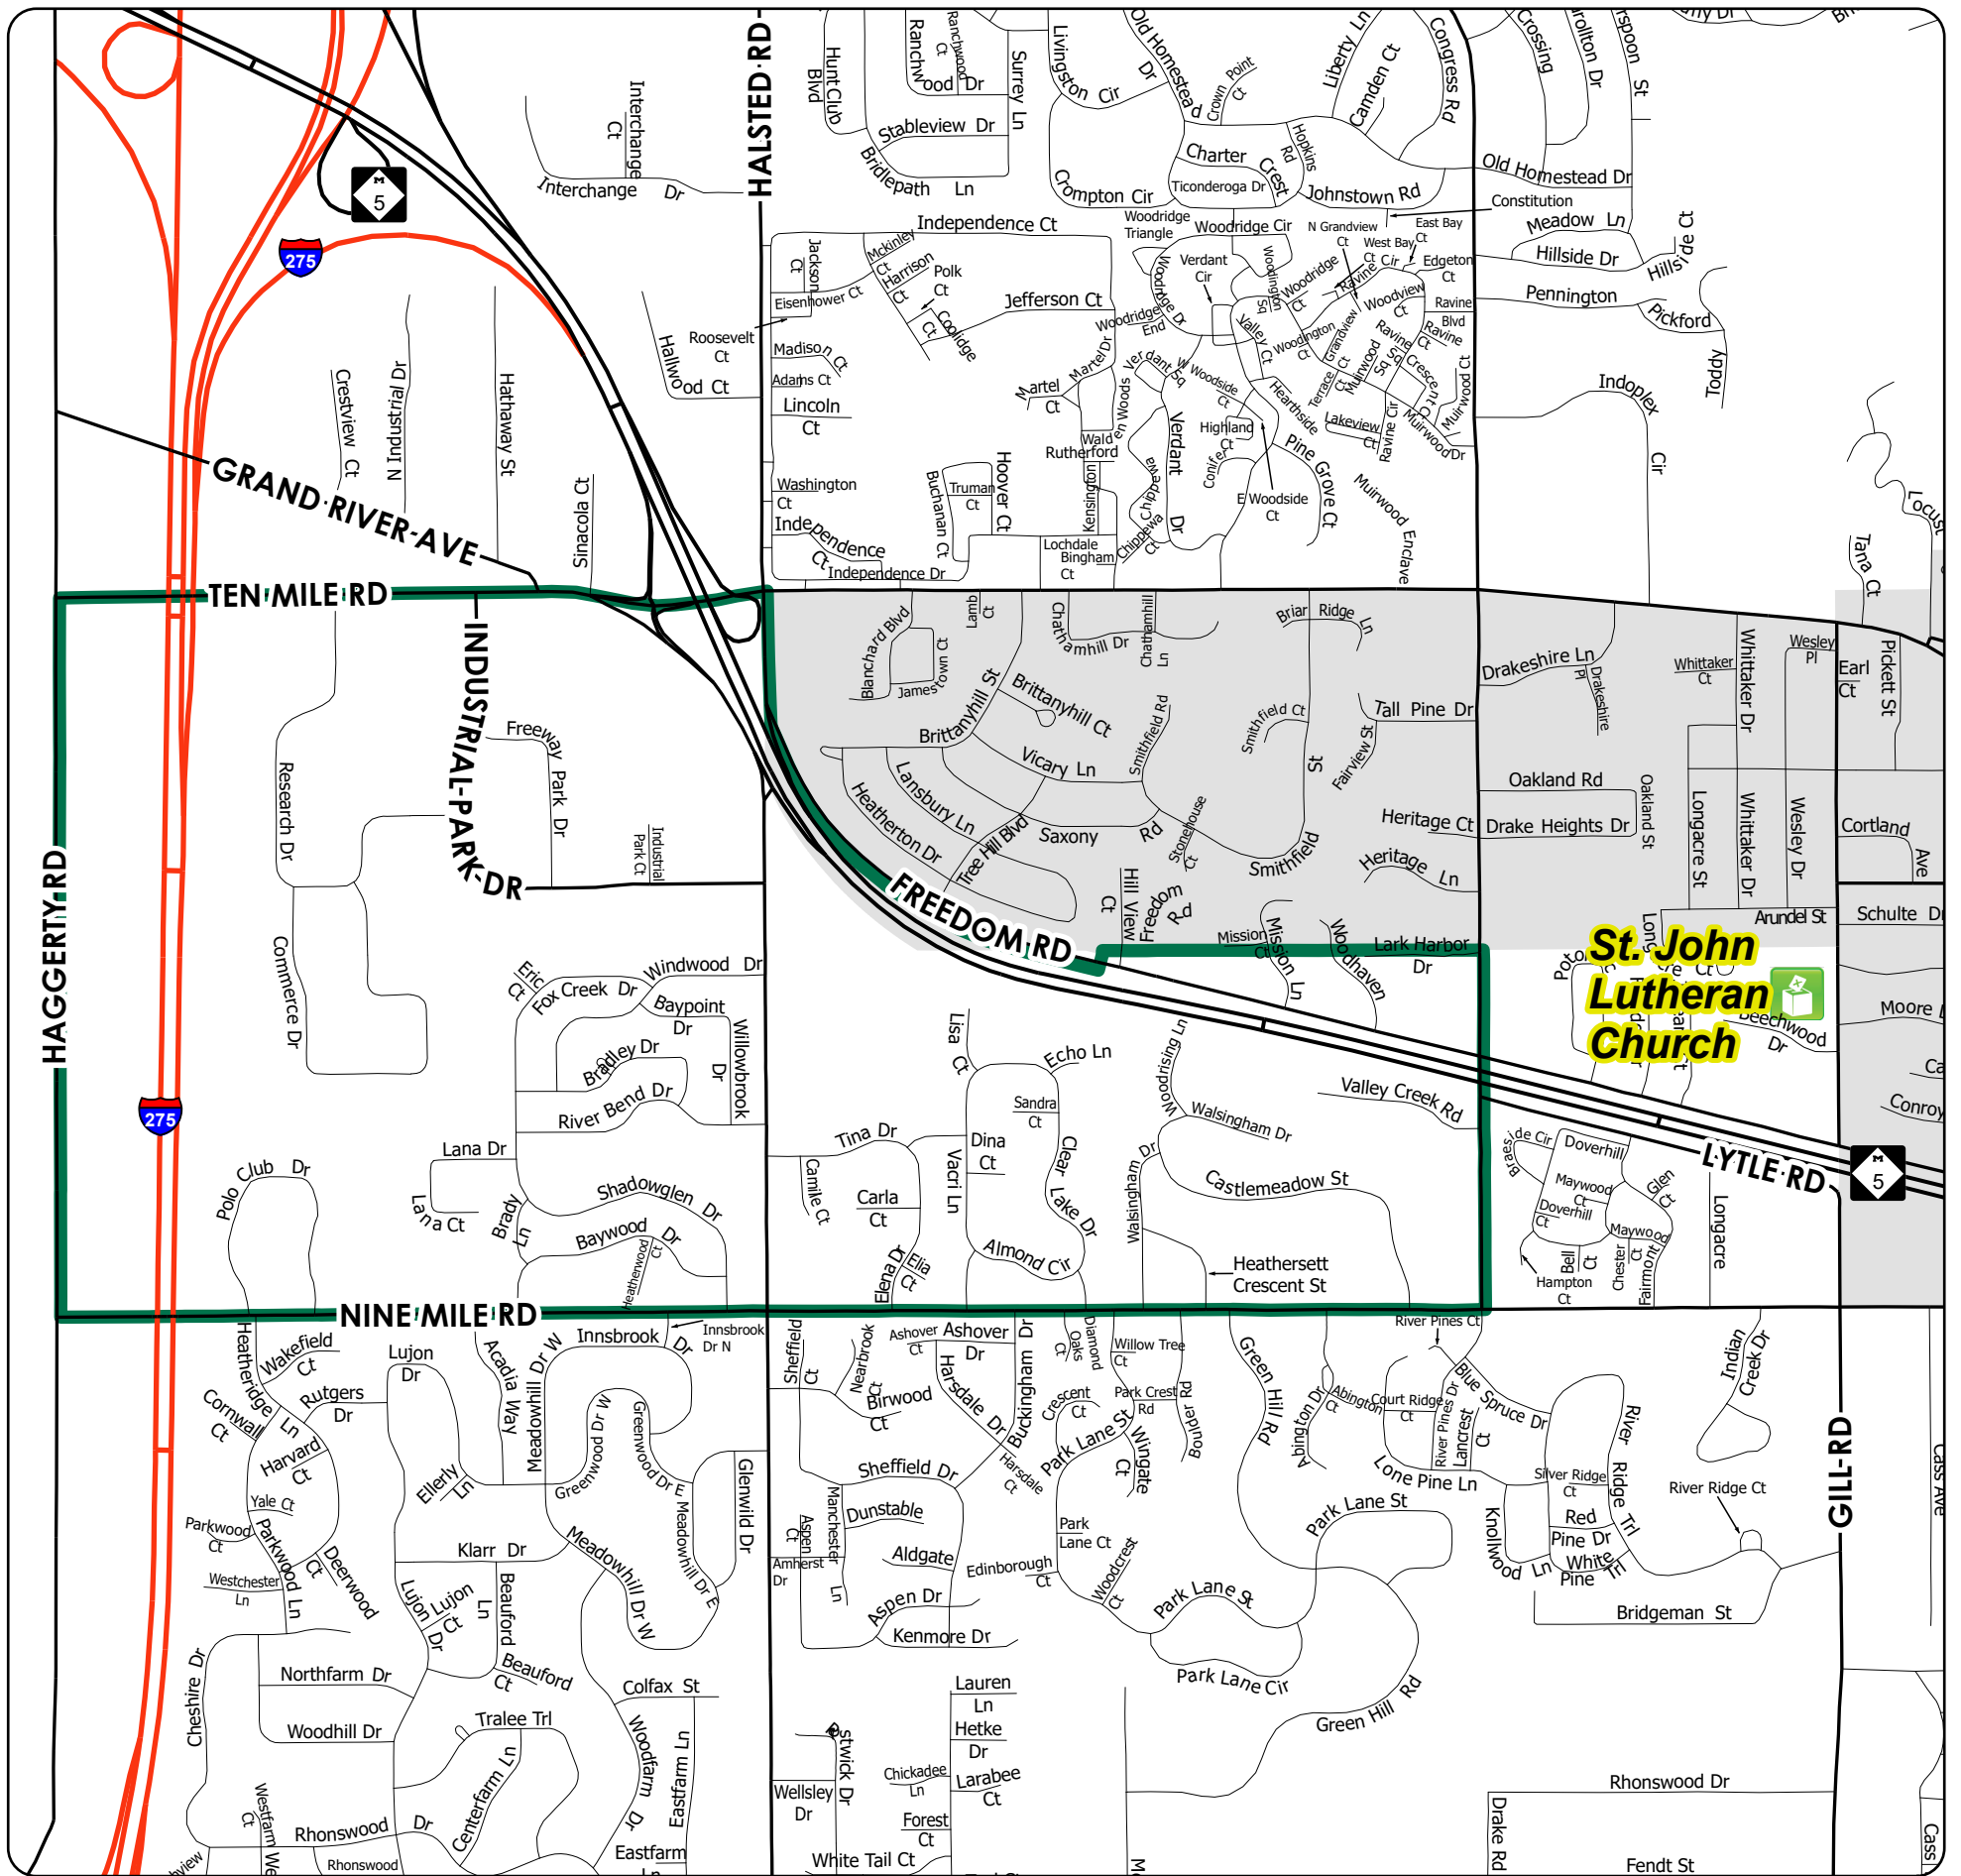

Voting Precinct 22

City of Farmington Hills, Michigan

Map Legend

-  Voting Location
-  Voting Precinct Boundary

Precinct Streets

W 9 MILE RD (Portion)	GRAND RIVER AVE (Portion)	VALLEY CRK
ALMOND CIR	HAGGERTY RD (Portion)	WALSINGHAM DR
BAYPOINT DR	HALSTED RD (Portion)	WILLOWBROOK DR
BAYWOOD DR	HEATHERSETT CRES	WINDWOOD DR
BRADLEY DR	HEATHERWOOD CT	WOODHAVEN CT
BRADY LN	HILLVIEW CT	WOODRISING LN
CAMILLE CT	INDUSTRIAL PARK CT	
CARLA CT	INDUSTRIAL PARK DR	
CASTLEMEADOW DR	LANA DR	
CLEAR LAKE DR	LANA CT	
COMMERCE DR	LARK HBR	
DINA CT	LISA CT	
DRAKE RD	MISSION LN	
ECHO LN	POLO CLUB DR	
ELENA DR	RESEARCH DR	
ELIA CT	RIVER BND	
ERIC CT	SANDRA CT	
FOX CREEK DR	SHADOWGLEN DR	
FREEDOM RD	TINA DR	
FREEWAY PARK DR	VACRI LN	

SOURCES: City of Farmington Hills GIS, 2022
City Clerk's Office, 2022
Oakland County GIS, 2022

DISCLAIMER: Although the information provided by this map is believed to be reliable, its accuracy is not warranted in any way. The City of Farmington Hills assumes no liability for any claims arising from the use of this map.