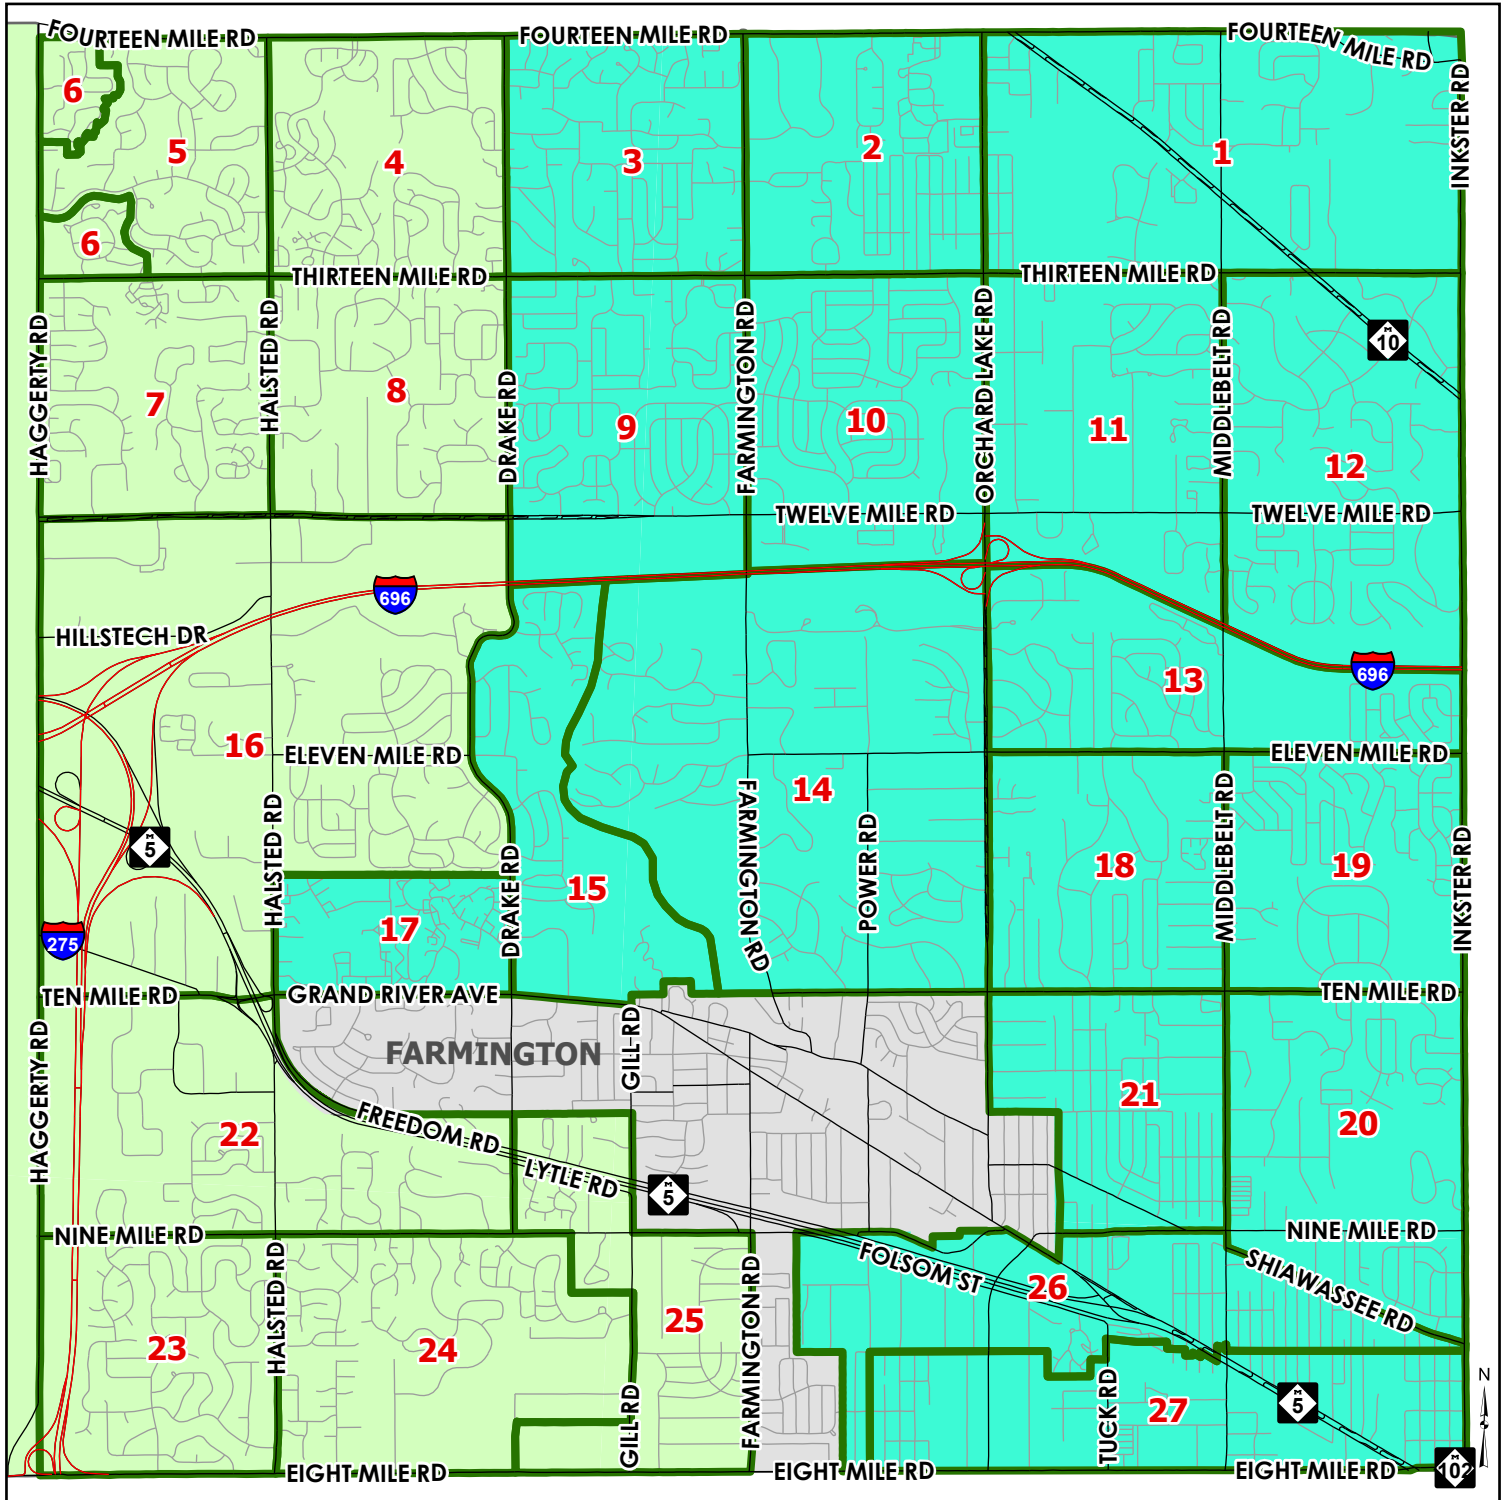

## City of Farmington Hills, Michigan

### LEGEND

12 Voting Precinct

### County Commissioner District

15  
 16

SOURCE: City of Farmington Hills GIS, 2022  
 Oakland County, 2021-2022

### Precinct Number and Location

15	St. Toma Syriac Catholic Church.....	25600 Drake Road
16	Hillside Elementary School.....	36801 Eleven Mile Road
17	St. Toma Syriac Catholic Church.....	25600 Drake Road
18	East Middle School.....	25000 Middlebell Road
19	East Middle School.....	25000 Middlebell Road
20	Salvation Army Community Center.....	27500 Shiawassee Road
21	Lanigan Elementary School.....	23800 Tuck Road
22	St. John Lutheran Church.....	23225 Gill Road
23	St. John Lutheran Church.....	23225 Gill Road
24	Power Middle School.....	34740 Rhonswood Drive
25	Gill Elementary School.....	21195 Gill Road
26	Tawheed Center.....	29707 Ten Mile Road
27	Greater Seth Temple.....	28125 Grand River Rd