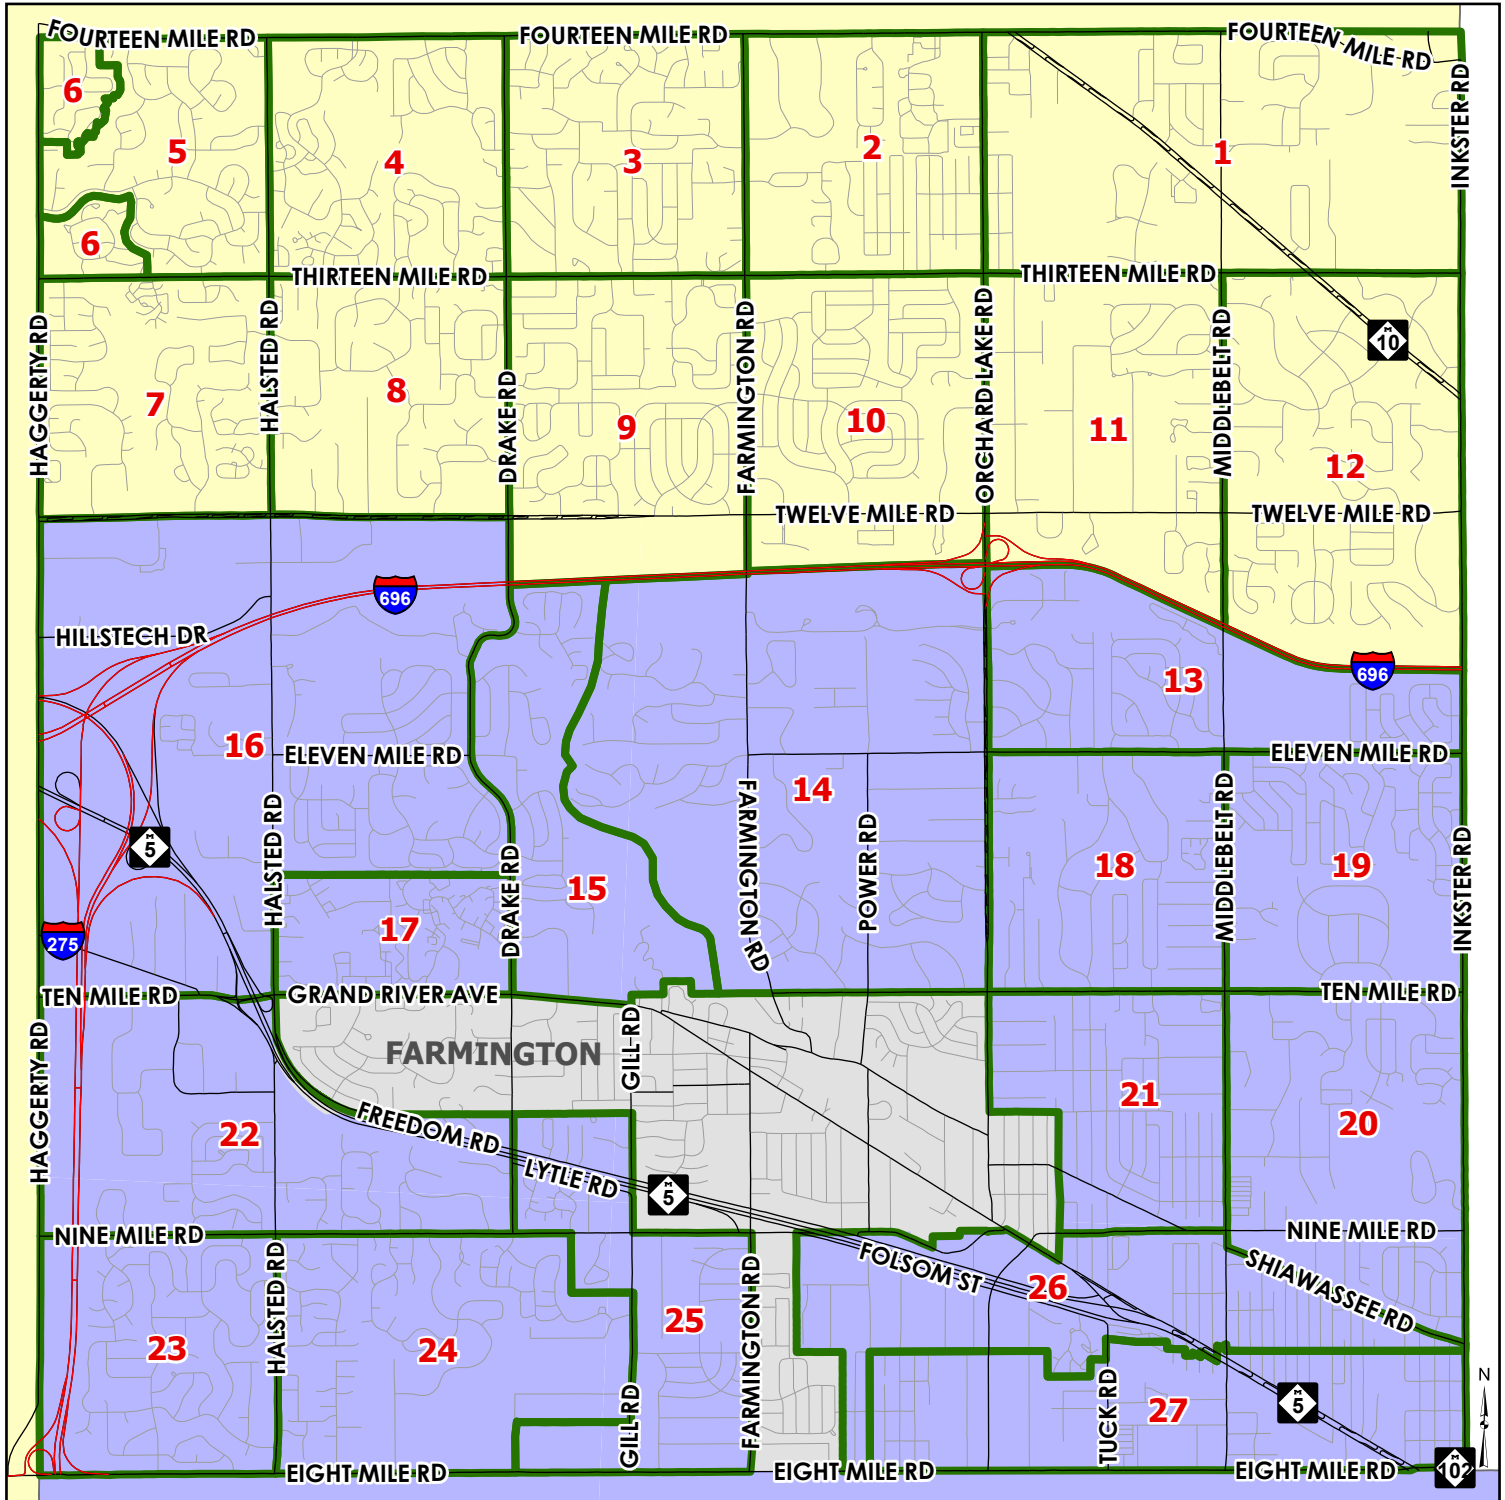

State Senate Districts

City of Farmington Hills, Michigan

LEGEND

13 Voting Precinct

Senate District

13

6

SOURCE: City of Farmington Hills GIS, 2022
Oakland County, 2021-2022

Precinct Number and Location

1 Warner Middle School.....	30303 Fourteen Mile Road
2 Orchard United Methodist Church.....	30450 Farmington Road
3 Forest Elementary School.....	34545 Old Timber Road
4 Faith Covenant Church.....	35415 Fourteen Mile Road
5 Ward Church Farmington Hills.....	27996 Halsted Road
6 Ward Church Farmington Hills.....	27996 Halsted Road
7 Hope Lutheran Church.....	39200 Twelve Mile Road
8 N. Congregational Church.....	36520 Twelve Mile Road
9 Farmington STEAM Academy.....	32800 Twelve Mile Road
10 Kenbrook Elementary School.....	32130 Bonnet Hill Road
11 Farmington Central High School.....	30175 Highmeadow Road
12 Woodcreek Elementary School.....	28400 Harwich Drive
13 William Costick Activities Center.....	28600 Eleven Mile Road
14 First Presbyterian Church.....	26165 Farmington Road

Precinct Number and Location

15 St. Toma Syriac Catholic Church.....	25600 Drake Road
16 Hillside Elementary School.....	36801 Eleven Mile Road
17 St. Toma Syriac Catholic Church.....	25600 Drake Road
18 East Middle School.....	25000 Middlebelt Road
19 East Middle School.....	25000 Middlebelt Road
20 Salvation Army Community Center.....	27500 Shiawassee Road
21 Lanigan Elementary School.....	23800 Tuck Road
22 St. John Lutheran Church.....	23225 Gill Road
23 St. John Lutheran Church.....	23225 Gill Road
24 Power Middle School.....	34740 Rhonswood Drive
25 Gill Elementary School.....	21195 Gill Road
26 Tawheed Center.....	29707 Ten Mile Road
27 Greater Seth Temple.....	28125 Grand River Rd

DISCLAIMER: Although the information provided by this map is believed to be reliable, its accuracy is not warranted in any way. The City of Farmington Hills assumes no liability for any claims arising from the use of this map.