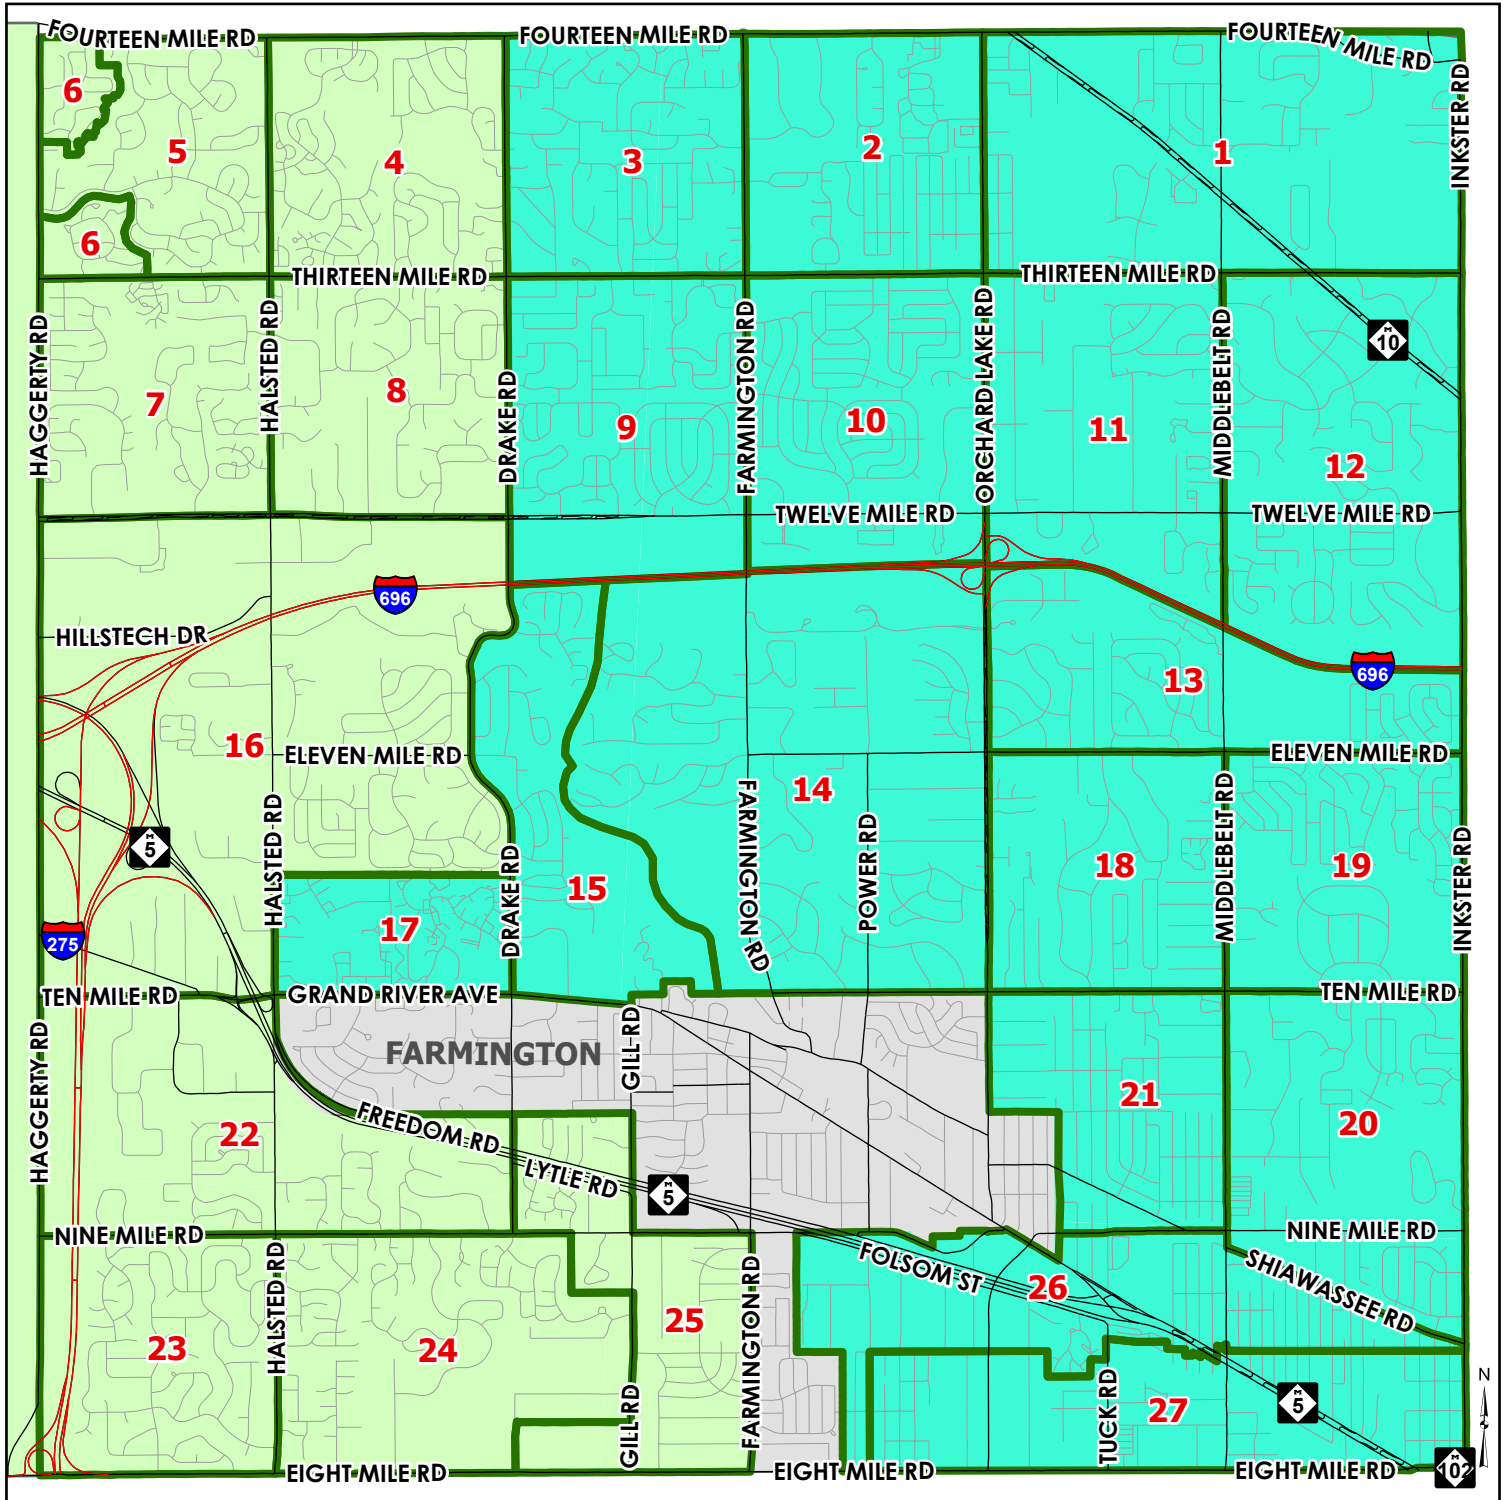

# Oakland County Commissioner Districts

## City of Farmington Hills, Michigan

### LEGEND

12 Voting Precinct

### Precinct Number and Location

15 St. Toma Syriac Catholic Church.....	25600 Drake Road
16 Hillside Elementary School.....	36801 Eleven Mile Road
17 St. Toma Syriac Catholic Church.....	25600 Drake Road
18 East Middle School.....	25000 Middlebelt Road
19 East Middle School.....	25000 Middlebelt Road
20 Salvation Army Community Center.....	27500 Shiawassee Road
21 Lanigan Elementary School.....	23800 Tuck Road
22 St. John Lutheran Church.....	23225 Gill Road
23 St. John Lutheran Church.....	23225 Gill Road
24 Power Middle School.....	34740 Rhonswood Drive
25 Gill Elementary School.....	21195 Gill Road
26 Tawheed Center.....	29707 Ten Mile Road
27 Greater Seth Temple.....	28125 Grand River Rd