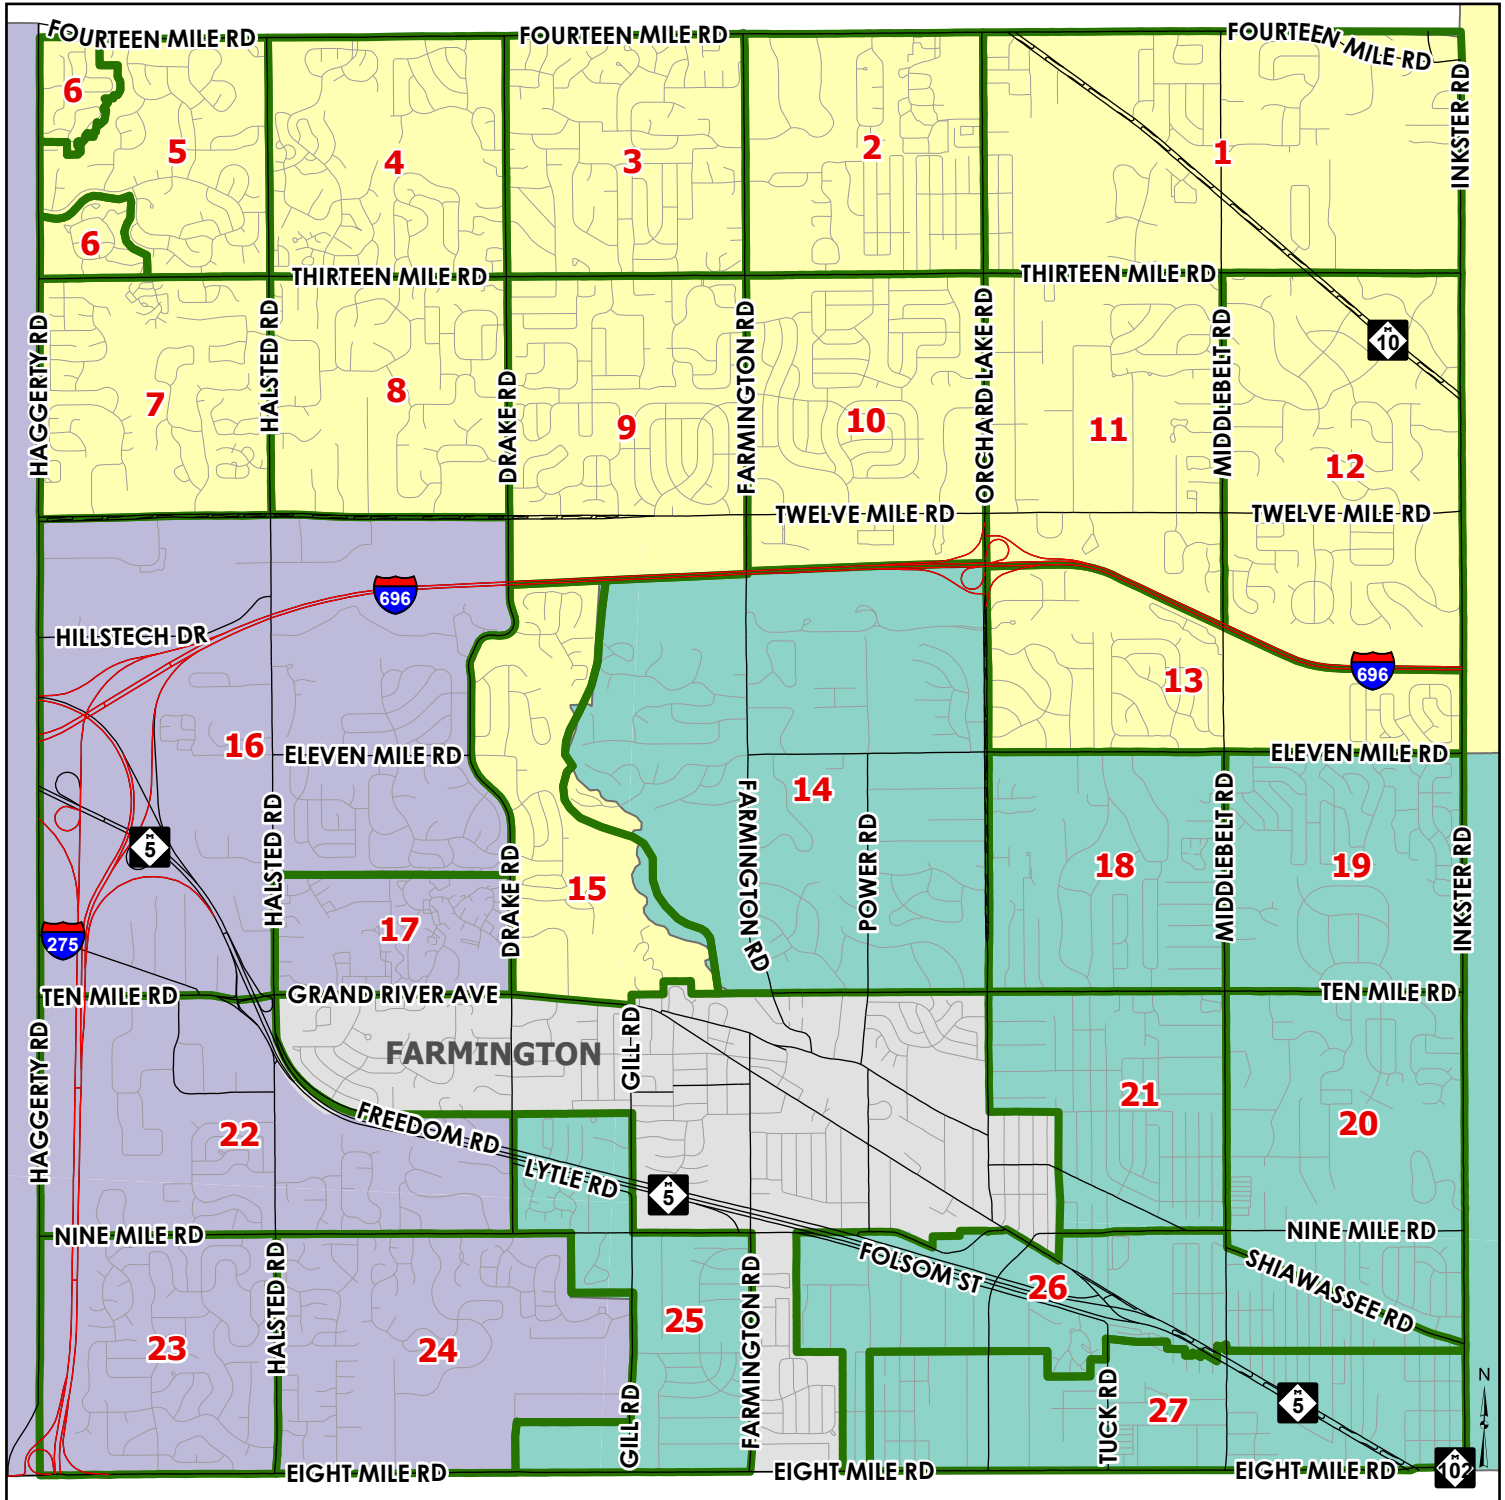

State House Districts

City of Farmington Hills, Michigan

LEGEND
Voting Precinct

House District
18
19
21

SOURCE: City of Farmington Hills GIS, 2022
Oakland County, 2021-2022

Precinct Number and Location

1 Warner Middle School.....	30303 Fourteen Mile Road
2 Orchard United Methodist Church.....	30450 Farmington Road
3 Forest Elementary School.....	34545 Old Timber Road
4 Faith Covenant Church.....	35415 Fourteen Mile Road
5 Ward Church Farmington Hills.....	27996 Halsted Road
6 Ward Church Farmington Hills.....	27996 Halsted Road
7 Hope Lutheran Church.....	39200 Twelve Mile Road
8 N. Congregational Church.....	36520 Twelve Mile Road
9 Farmington STEAM Academy.....	32800 Twelve Mile Road
10 Kenbrook Elementary School.....	32130 Bonnet Hill Road
11 Farmington Central High School.....	30175 Highmeadow Road
12 Woodcreek Elementary School.....	28400 Harwich Drive
13 William Costick Activities Center.....	28600 Eleven Mile Road
14 First Presbyterian Church.....	26165 Farmington Road

Precinct Number and Location

15 St. Toma Syriac Catholic Church.....	25600 Drake Road
16 Hillside Elementary School.....	36801 Eleven Mile Road
17 St. Toma Syriac Catholic Church.....	25600 Drake Road
18 East Middle School.....	25000 Middlebelt Road
19 East Middle School.....	25000 Middlebelt Road
20 Salvation Army Community Center.....	27500 Shiawassee Road
21 Lanigan Elementary School.....	23800 Tuck Road
22 St. John Lutheran Church.....	23225 Gill Road
23 St. John Lutheran Church.....	23225 Gill Road
24 Power Middle School.....	34740 Rhonswood Drive
25 Gill Elementary School.....	21195 Gill Road
26 Tawheed Center.....	29707 Ten Mile Road
27 Greater Seth Temple.....	28125 Grand River Rd

DISCLAIMER: Although the information provided by this map is believed to be reliable, its accuracy is not warranted in any way. The City of Farmington Hills assumes no liability for any claims arising from the use of this map.