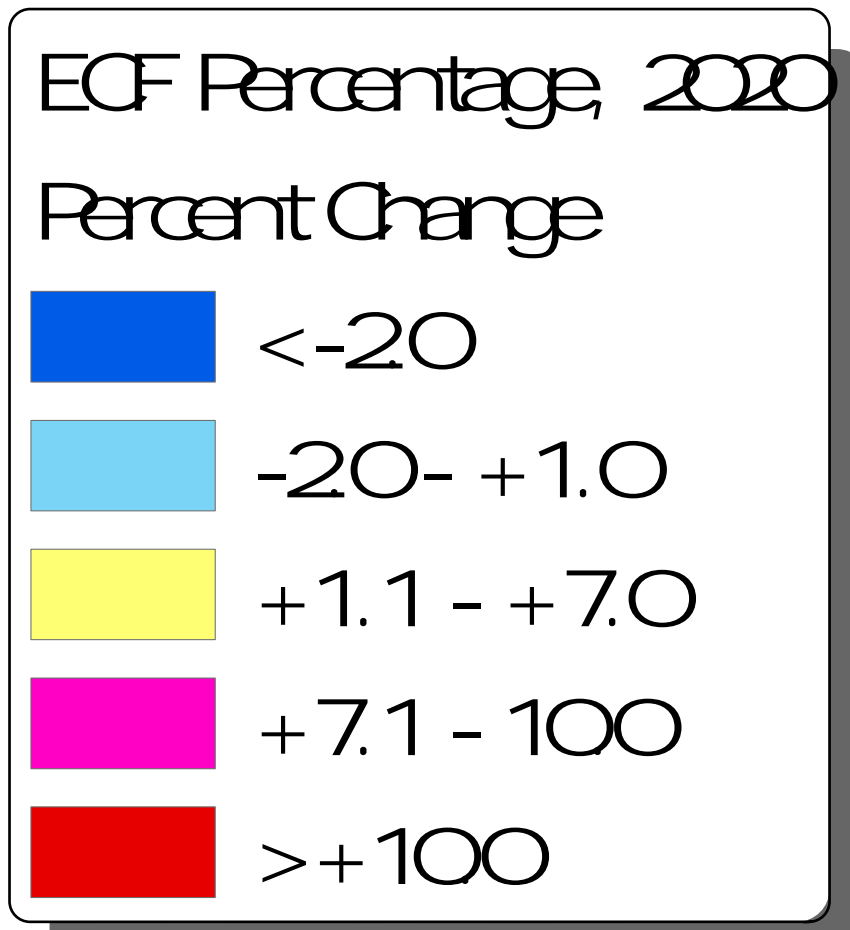

SOURCES: City of Farmington Hills, GIS 2020
Department of Finance, Assessing Division
Map Print Date: January 2020