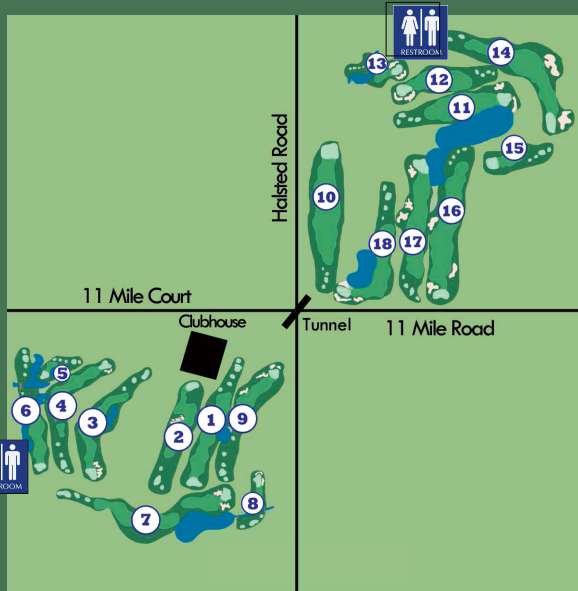

FARMINGTON HILLS *Michigan* GOLF CLUB

RULES OF PLAY

The management would like to expand their warmest welcome and would appreciate your cooperation in adhering to the following course rules:

- USGA rules will govern all play unless modified by local rules.
- Keep pace or allow faster groups to play through.
- Each player is required to have a bag and a set of clubs.
- No more than two bags and two riders per cart.
- Beverages must be purchased on course property.
- Appropriate attire is required. See posting in clubhouse.
- Course ambassadors are authorized to enforce all course rules.
- 90 degree rule always in effect unless superseded by cart path only rule.
- Spikeless footwear only (no metal spikes).
- Keep ALL carts 30 feet from greens.

Rake Sandtraps, replace divots, repair ball marks on greens.
Golfers under 12 must be accompanied by an adult.

3777 Eleven Mile Court
Farmington Hills, Michigan 48335
Pro Shop 248-473-1866
The Pines Restaurant 248-957-6734